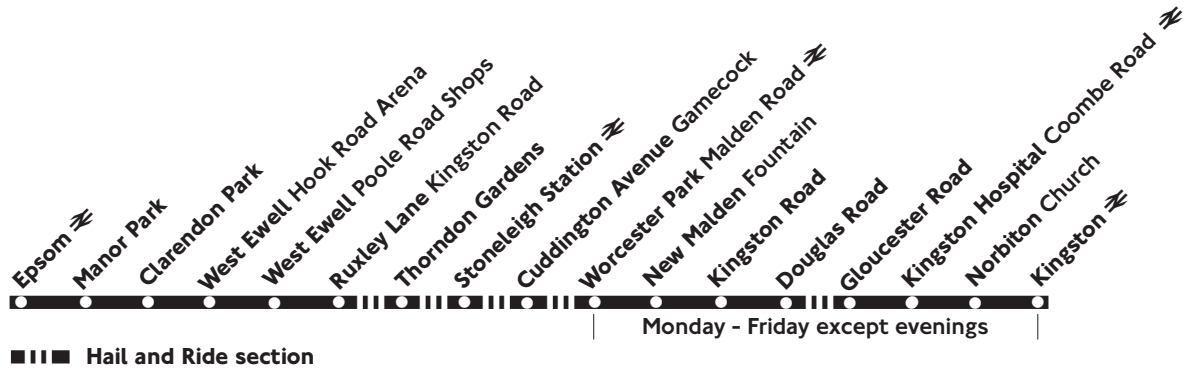

K9

Epsom - Worcester Park - Kingston

Mondays to Saturdays
except evenings

Cash fares **ONLY** are accepted. Children under 16 travel at half the adult fare.
Freedom Passes may be used between Epsom General Hospital and Kingston only.
Bus Passes, Travelcards and Saver Tickets are **NOT** accepted on this service.

Monday - Friday

	NSD	SD	NSD	SD					
Epsom <i>The Wells</i>	---	---	0831	0831	---	---	---	---	---
Langley Vale <i>Harding Road</i>	---	0755	0755	↓	---	---	---	---	---
Epsom General Hospital <i>Dorking Road</i>	---	0802	0802	0836	0836	---	---	---	---
Worple Road <i>St Martins School</i>	---	↓	↓	0840	---	---	---	---	---
Epsom <i>West Street (Stop E)</i>	---	0805	↓	↓	---	---	---	---	---
Epsom <i>Clock Tower (Stop D)</i> ⇌	0620	↓	0805	0839	0849	0910	1018	1418	1518
Ewell <i>Hessle Grove (X)</i>	---	0811	---	---	---	---	---	↓	↓
Manor Park	0625	0811	↓	---	---	0917	1025	1425	1525
Clarendon Park <i>Oakwood Avenue</i>	0627	0813	↓	---	---	0919	1027	1427	1527
West Ewell <i>Poole Road Shops</i>	0633	0819	0819	---	---	0926	1033	1433	1533
Ruxley Lane <i>Kingston Road</i>	0637	0823	0823	---	---	0930	1037	1437	1537
Stoneleigh Station <i>Newbury Gardens</i> ⇌	0643	0829	0829	---	---	0936	1043	1443	1543
Worcester Park <i>Malden Road</i> ⇌	0648	0834	0834	---	---	0941	1048	1448	1548
New Malden <i>Fountain</i>	0654	0844	0844	---	---	0951	1054	1454	1557
Kingston Hospital <i>Coombe Road</i> ⇌	0704	0854	0854	---	---	1001	1104	1504	1607
Kingston <i>Fairfield Bus Station</i>	0710	0905	0905	---	---	1010	1110	1510	1615

Saturday

Epsom <i>Clock Tower (Stop D)</i> ⇌	0718		1718
Manor Park	0725	Then	1725
Clarendon Park <i>Oakwood Avenue</i>	0727	every	1727
West Ewell <i>Poole Road Shops</i>	0733	60	1733
Ruxley Lane <i>Kingston Road</i>	0737	minutes	1737
Stoneleigh Station <i>Newbury Gardens</i> ⇌	0743	until	1743
Worcester Park <i>Malden Road</i> ⇌	0748		1748

No service on Sunday or Public Holidays

NSD - Not schooldays.
SD - Schooldays only.
X - For Glyn School.

Operated by Quality Line (01372 728201) 19.7.03(A3) T6447T