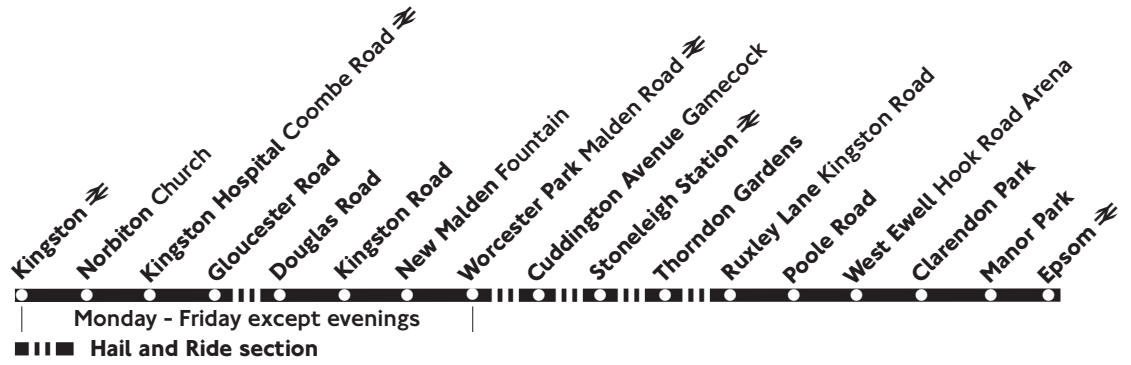

K9

Mondays to Saturdays
except evenings

Kingston - Worcester Park - Epsom

Cash fares **ONLY** are accepted. Children under 16 travel at half the adult fare.
Freedom Passes may be used between Kingston and Epsom General Hospital only.
Bus Passes, Travelcards and Saver Tickets are **NOT** accepted on this service.

Monday - Friday

Kingston Fairfield Bus Station	---	0715	0915		1515	1620	1720	1830
Kingston Cromwell Road Bus Station ⇌	---	0718	0918		1518	1623	1723	1833
Kingston Hospital Coombe Road ⇌	---	0725	0925		1525	1632	1732	1842
New Malden Fountain	---	0735	0935	Then	1535	1643	1743	1853
Worcester Park Malden Road ⇌	0706	0741	0941	every	1541	1649	1749	1859
Stoneleigh Station Newbury Gardens ⇌	0714	0751	0949	60	1549	1657	1757	1907
Ruxley Lane Kingston Road	0719	0758	0954	minutes	1554	1702	1802	1912
West Ewell Poole Road Shops	0724	0804	0959	until	1559	1707	1807	1917
Clarendon Park Oakwood Avenue	0732	0812	1005		1605	1713	1813	1923
Manor Park	0734	0814	1007		1607	1715	1815	1925
Epsom Clock Tower ⇌	0740	0820	1012		1612	1720	1820	1930
Epsom General Hospital Dorking Road	0743	0825	---		---	---	---	---
Langley Vale Harding Road	0750	↓	---		---	---	---	---
Epsom The Wells	---	0830	---		---	---	---	---

Saturday

Worcester Park Malden Road ⇌	0741	1841
Stoneleigh Station Newbury Gardens ⇌	0749	1849
Ruxley Lane Kingston Road	0754	every 1854
West Ewell Poole Road Shops	0759	60 1859
Clarendon Park Oakwood Avenue	0805	minutes 1905
Manor Park	0807	until 1907
Epsom Clock Tower ⇌	0812	1912

No service on Sunday or Public Holidays

Operated by Quality Line (01372 728201) 19.7.03(A3) T64470